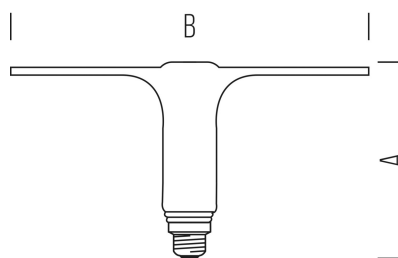

FLYING Ø200 LIGHT BULB

FLYING12X2

11,0 W - 1000lm - 2700K

DIMENSIONS	A	B	C
1	118	192	

GENERAL INFORMATIONS	
Code	FLYING12X2
Ean	8031453019860
Family	FLYING Ø200 LIGHT BULB
Product line	SPEC
Technology	LED
Energy class	A+
Operating temperature (° C)	-20 - +40

PACKAGING	
Packaging	BOX
Pack	10 / 50
Gross weight (Kg)	5.1
Net weight (Kg)	0.2

LIGHTING DATA	
Kelvin (°)	2700
Lumen	1000
Beam (°)	360
Luminous Efficacy (lm / W)	90,9
Color rendering (CRI)	>80

TECHNICAL FEATURES	
Base	E27
Power (W)	11,0
Equivalence (W)	72
Supply voltage (V) / Max (V)	100 / 240
Power frequency (Hz)	50/60
Current consumption (mA)	103
Power factor	>0,5
Dimmer compatibility	NO

FLYING Ø200 LIGHT BULB

FLYING12X2

11,0W - 1000lm - 2700K

- Design led bulb
- Round diffusing panel in polycarbonate
- Optimized shape for better heat dissipation