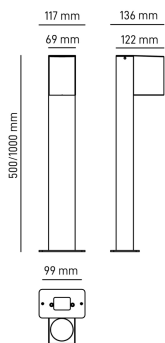

## IBIZA

BASE	MEASURES mm	VARIANT	CODE	EAN	ENERGY CLASS
GU10	1	ANTHRACITE	IBIZA5G	8031453027537	
GU10	1	CORTEN	IBIZA5C	8031453028855	
GU10	2	ANTHRACITE	IBIZA10G	8031453027544	
GU10	2	CORTEN	IBIZA10C	8031453028862	

IP 65

~C  
220-240V

DIMENSIONS	A	B	C
1	500	122	69
2	1000	122	69

- ALUMINUM BOLLARD WITH GLASS DIFFUSER
- GU10 SOCKET MAX 7W LED
- FIXING ON PLATE WITH DOWELS
- UV-RESISTANT POWDER COATING