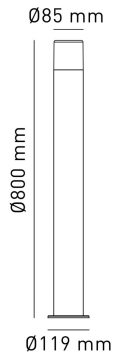

CADICE BOLLARD

BASE	MEASURES mm	VARIANT	CODE	EAN	ENERGY CLASS
E27	1	ANTHRACITE	CADICEE27GP	8031453027520	

DIMENSIONS	A	B	C
1	800	119	85

- ALUMINUM BOLLARD WITH OPAL POLYCARBONATE DIFFUSER
- E27 BASE FOR LED LIGHT SOURCES MAX 20W