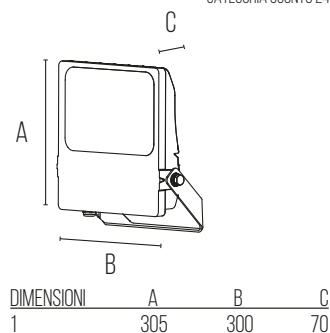

KYOTO 200
PROIETTORE A LED PROFESSIONALE
PROFESSIONAL LED FLOODLIGHT

NEW

CATEGORIA SCONTO 24

Accessorio testa per palo / Pole adaptor