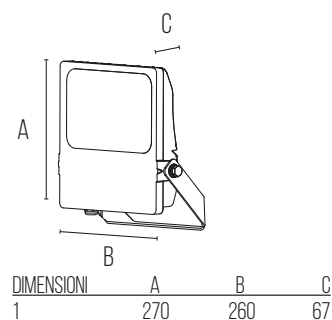

KYOTO 150

PROIETTORE A LED PROFESSIONALE
PROFESSIONAL LED FLOODLIGHT

NEW

CATEGORIA SCONTO 24

Accessorio testa per palo /
Pole adaptor