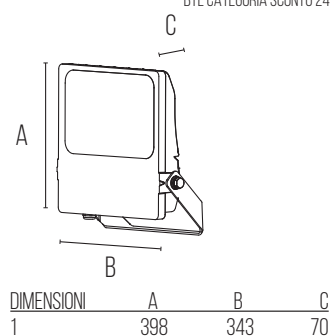

KYOTO 200

PROIETTORE A LED PROFESSIONALE
PROFESSIONAL LED FLOODLIGHT

AGGIORNATO

BTL CATEGORIA SCONTO 24

Accessorio testa per palo / Pole adaptor