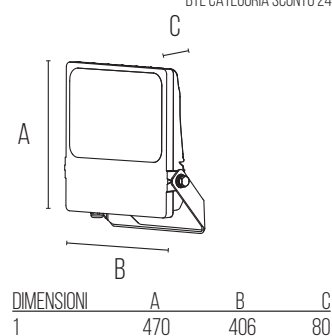

KYOTO 300

PROIETTORE A LED PROFESSIONALE
PROFESSIONAL LED FLOODLIGHT

AGGIORNATO

BTL CATEGORIA SCONTO 24

Accessorio testa per palo /
Pole adaptor