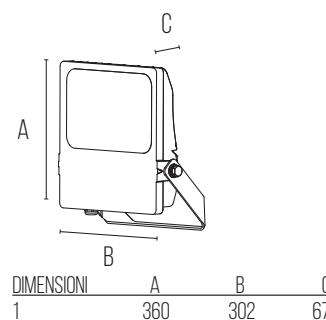

KYOTO 150

PROIETTORE A LED PROFESSIONALE
PROFESSIONAL LED FLOODLIGHT

AGGIORNATO

BTL CATEGORIA SCONTO 24

Accessorio testa per palo /
Pole adaptor